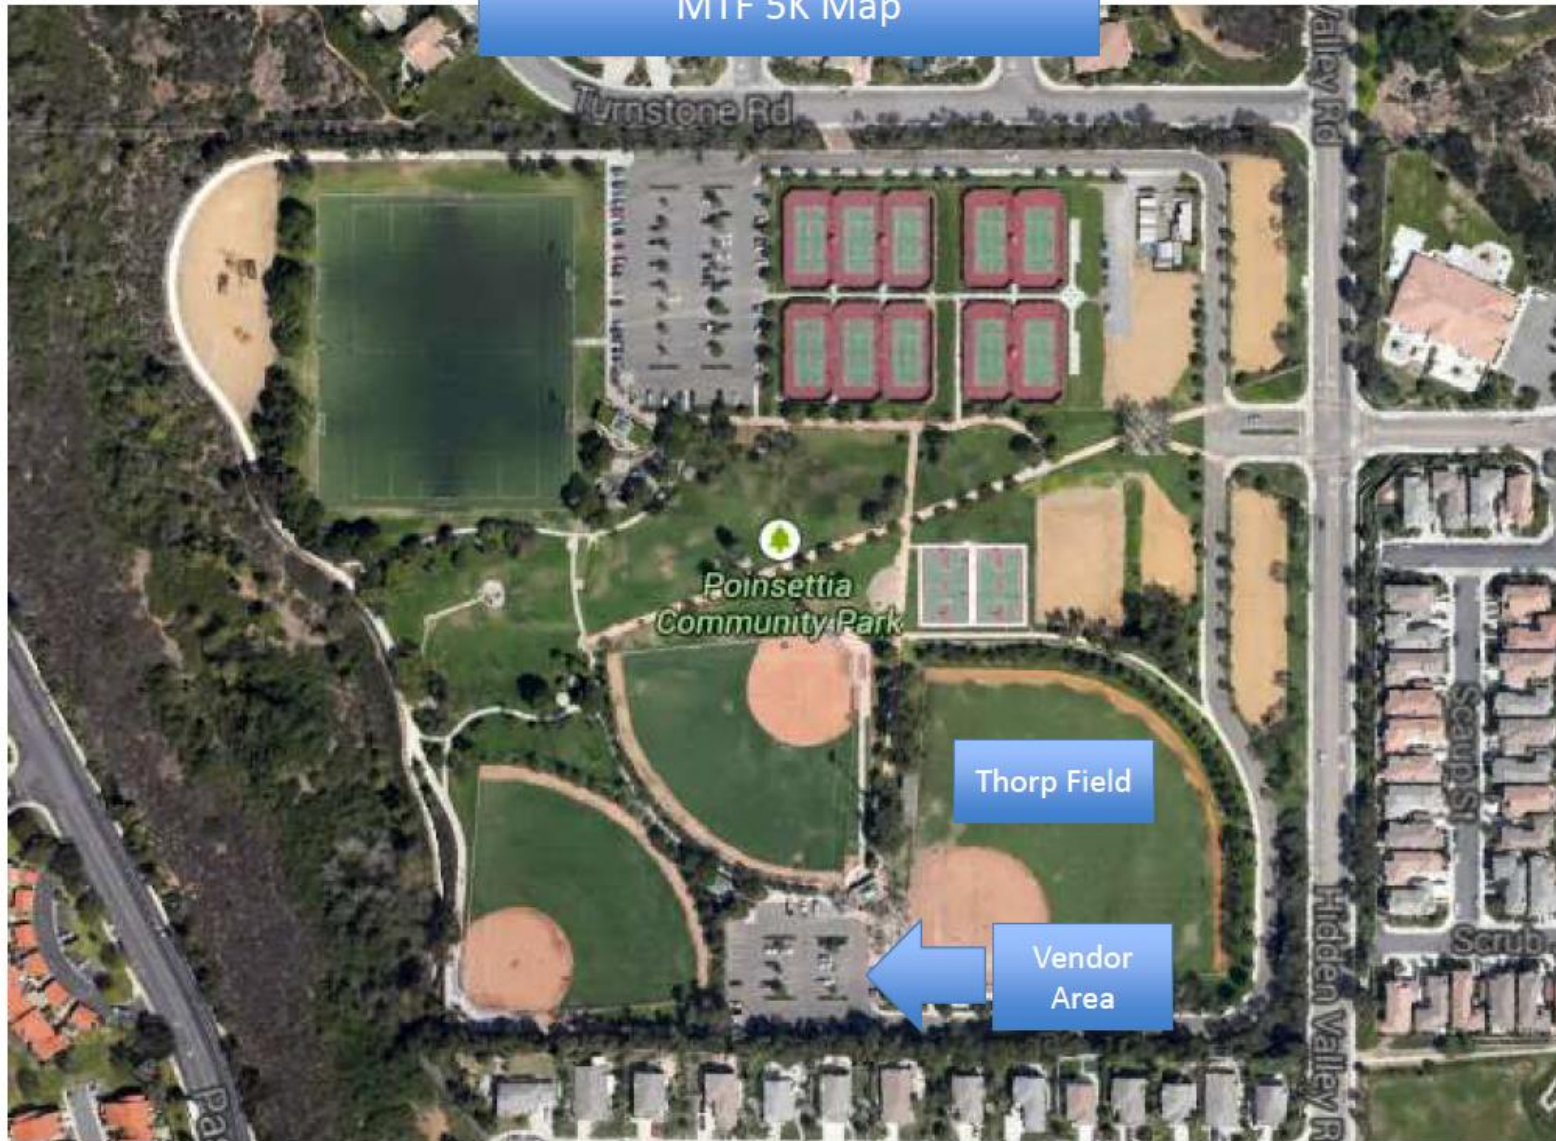

MTF 5K Map

Vendor area located in the parking lot adjacent to Thorp Field. This is also the location of the Start/Finish & Opening Ceremonies

Red X denotes location of course monitor/signage/cones

## 2023 5K Race Route

The runners will do a loop inside Poinsettia Park before running on the SIDEWALKS of Hidden Valley Rd. No streets will be closed for this event. Runners will exit the park and head north towards Palomar Airport Rd, crossing Hidden Valley at the entrance to the building located at 6005 Hidden Valley Rd, and running south to Pacific Rim Elementary. They will run through the south side of the school parking lot, looping around to Beacon Bay Rd. They will cross at Beacon Bay Drive and continue north on Hidden Valley Rd before turning west into Poinsettia Park towards the finish.