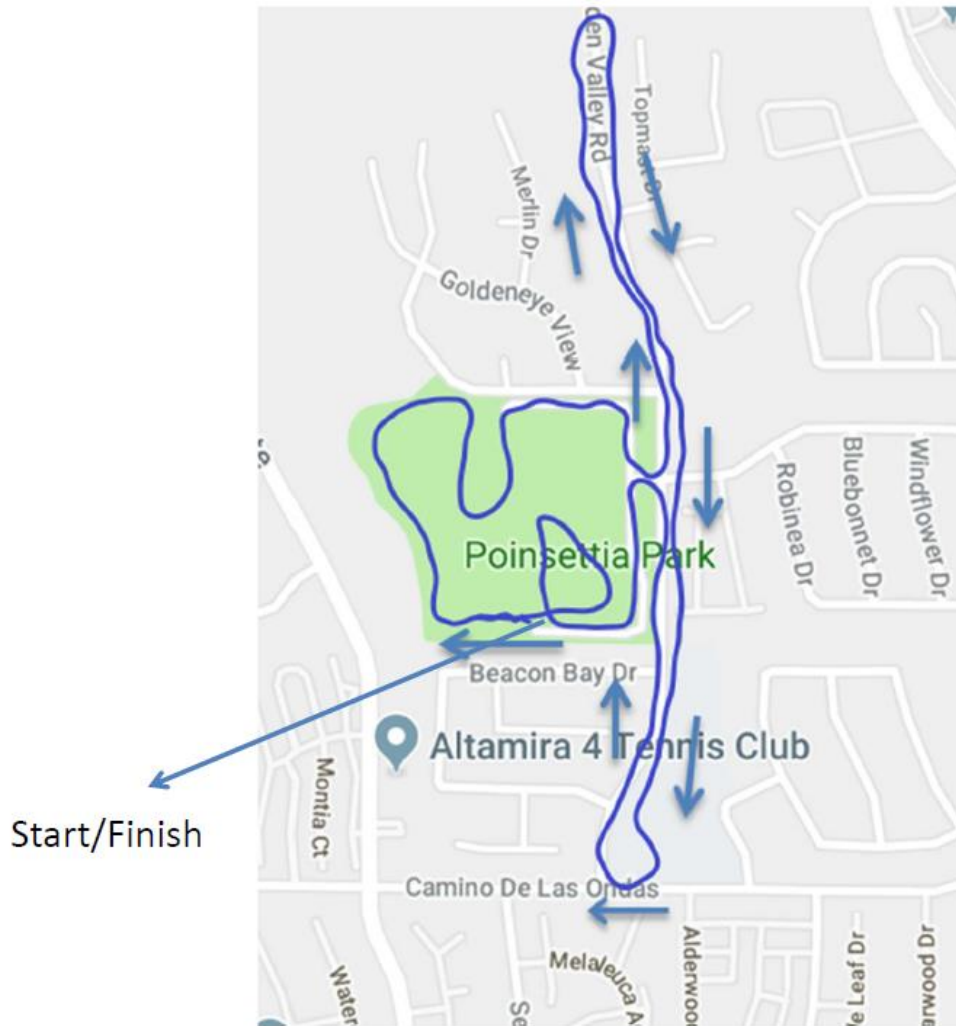

MTF 5K Map

Vendor area located in the parking lot adjacent to Thorp Field. This is also the location of the Start/Finish & Opening Ceremonies

Red X denotes location of course monitor/signage/cones

## 2023 5K Race Route

The runners will do a loop inside Poinsettia Park before running on the SIDEWALKS of Hidden Valley Rd. No streets will be closed for this event. Runners will exit the park and head north towards Palomar Airport Rd, crossing Hidden Valley at the entrance to the building located at 6005 Hidden Valley Rd, and running south to Pacific Rim Elementary. They will run through the south side of the school parking lot, looping around to Beacon Bay Rd. They will cross at Beacon Bay Drive and continue north on Hidden Valley Rd before turning west into Poinsettia Park towards the finish.