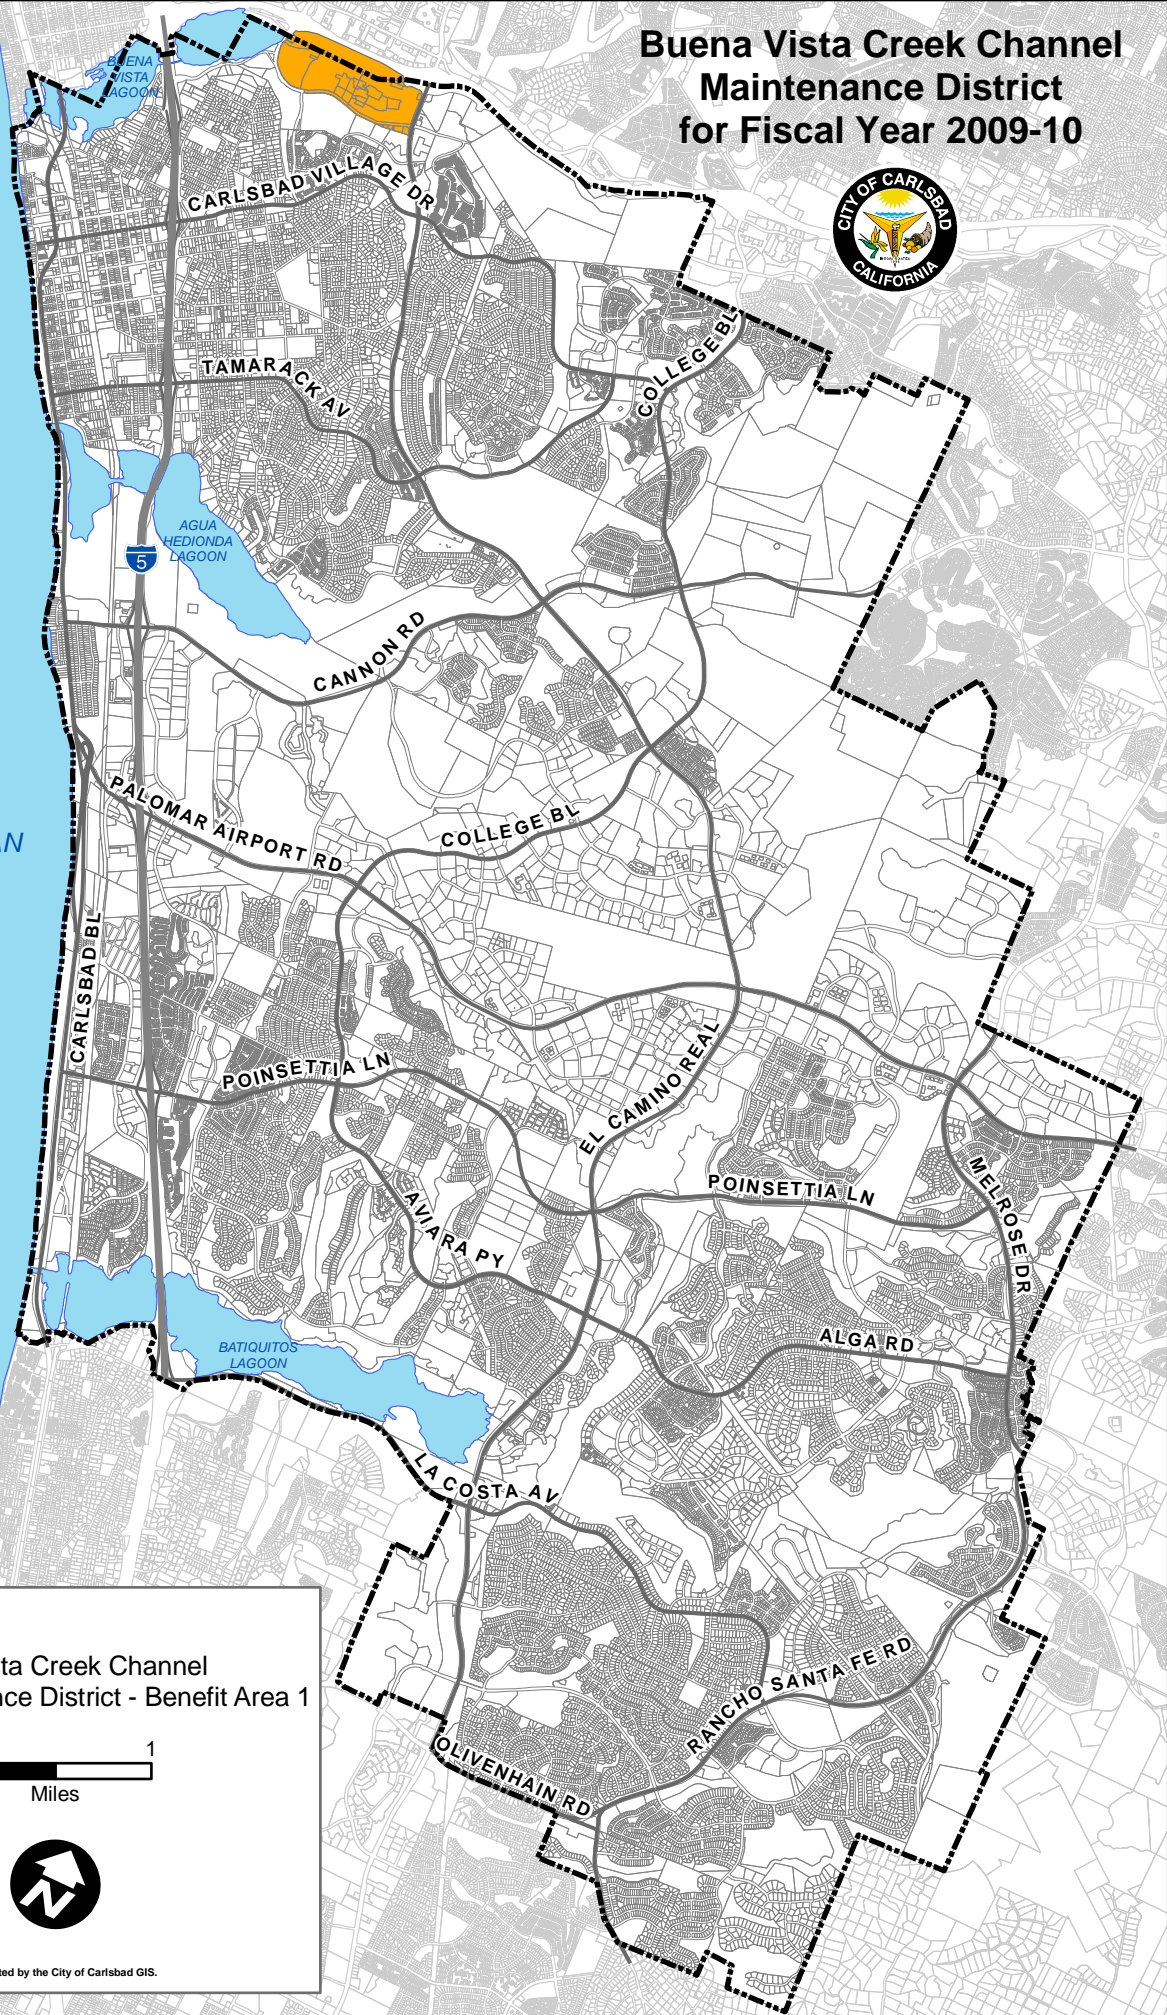

Buena Vista Creek Channel Maintenance District for Fiscal Year 2009-10

PACIFIC OCEAN

Legend

-  Buena Vista Creek Channel Maintenance District - Benefit Area 1

0  1
Miles

Map created by the City of Carlsbad GIS.